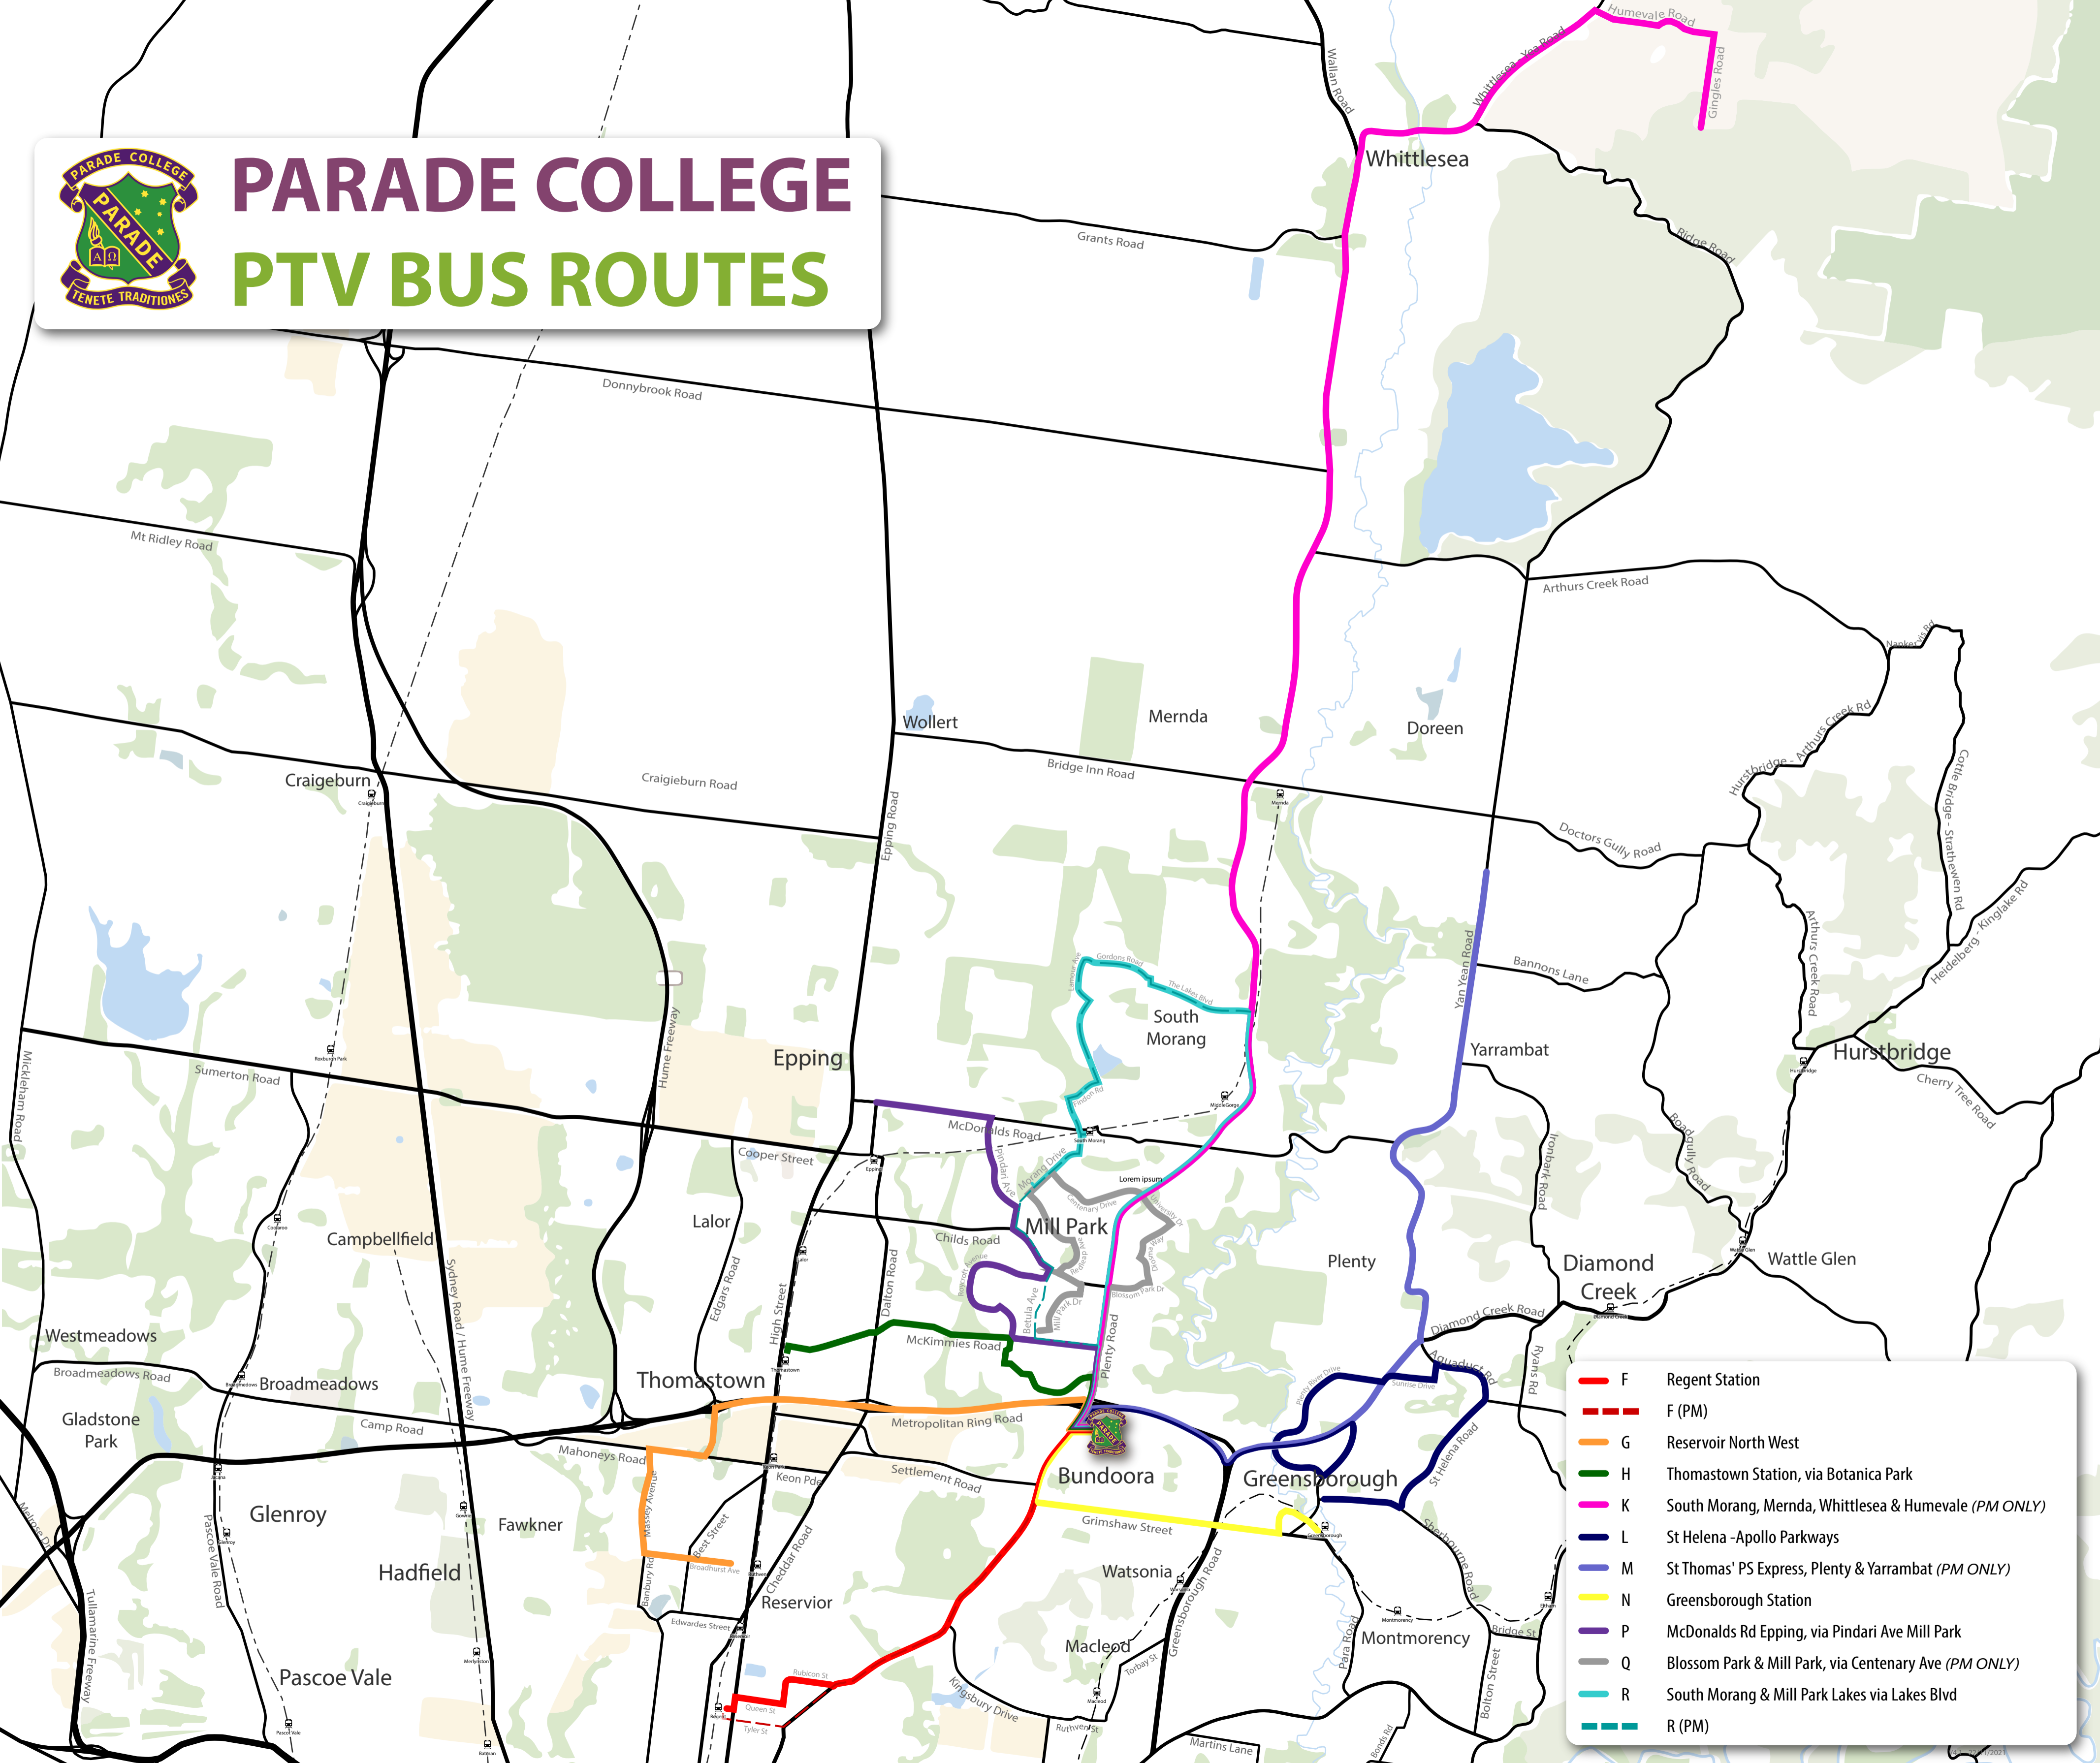

# PARADE COLLEGE

## PTV BUS ROUTES

- F Regent Station
- F (PM)
- G Reservoir North West
- H Thomastown Station, via Botanica Park
- K South Morang, Mernda, Whittlesea & Humevale (PM ONLY)
- L St Helena-Apollo Parkways
- M St Thomas' PS Express, Plenty & Yarrambat (PM ONLY)
- N Greensborough Station
- P McDonalds Rd Epping, via Pindari Ave Mill Park
- Q Blossom Park & Mill Park, via Centenary Ave (PM ONLY)
- R South Morang & Mill Park Lakes via Lakes Blvd
- R (PM)