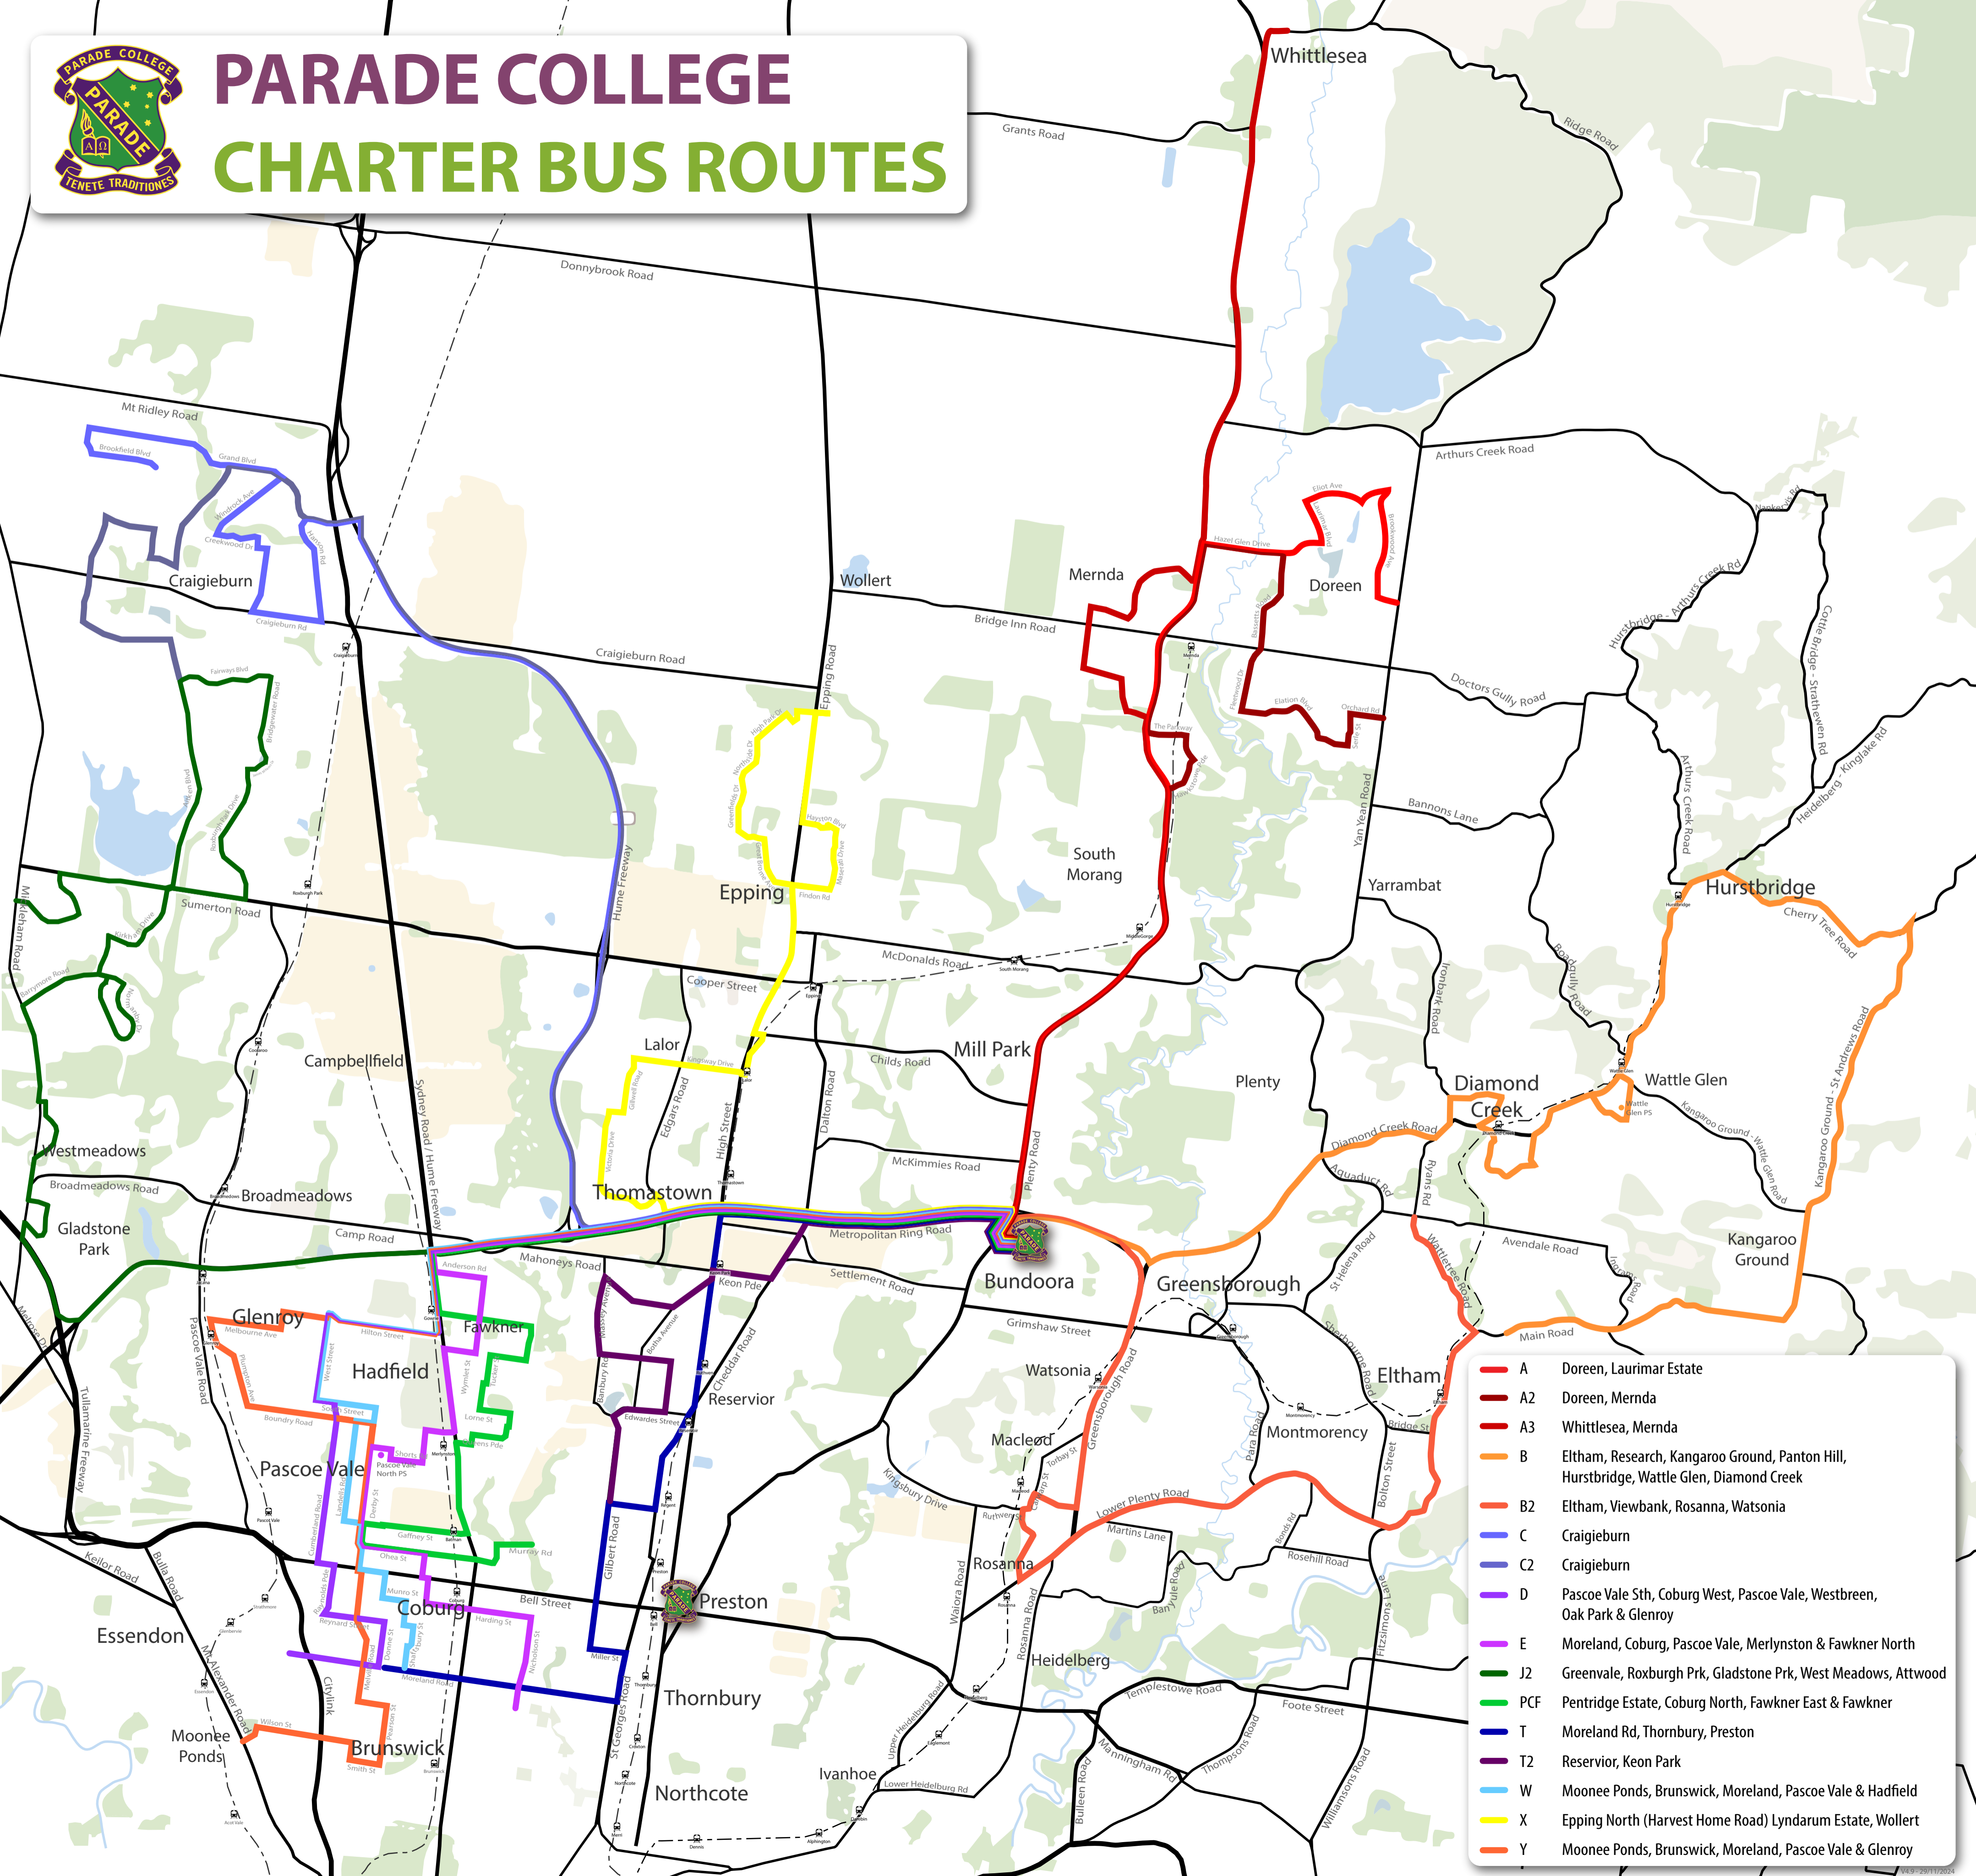

PARADE COLLEGE CHARTER BUS ROUTES

- A Doreen, Laurimar Estate
- A2 Doreen, Mernda
- A3 Whittlesea, Mernda
- B Eltham, Research, Kangaroo Ground, Panton Hill, Hurstbridge, Wattle Glen, Diamond Creek
- B2 Eltham, Viewbank, Rosanna, Watsonia
- C Craigieburn
- C2 Craigieburn
- D Pascoe Vale Sth, Coburg West, Pascoe Vale, Westbreen, Oak Park & Glenroy
- E Moreland, Coburg, Pascoe Vale, Merlynston & Fawknor North
- J2 Greenvale, Roxburgh Prk, Gladstone Prk, West Meadows, Attwood
- PCF Pentridge Estate, Coburg North, Fawknor East & Fawknor
- T Moreland Rd, Thornbury, Preston
- T2 Reservoir, Keon Park
- W Moonee Ponds, Brunswick, Moreland, Pascoe Vale & Hadfield
- X Epping North (Harvest Home Road) Lyndarum Estate, Wollert
- Y Moonee Ponds, Brunswick, Moreland, Pascoe Vale & Glenroy